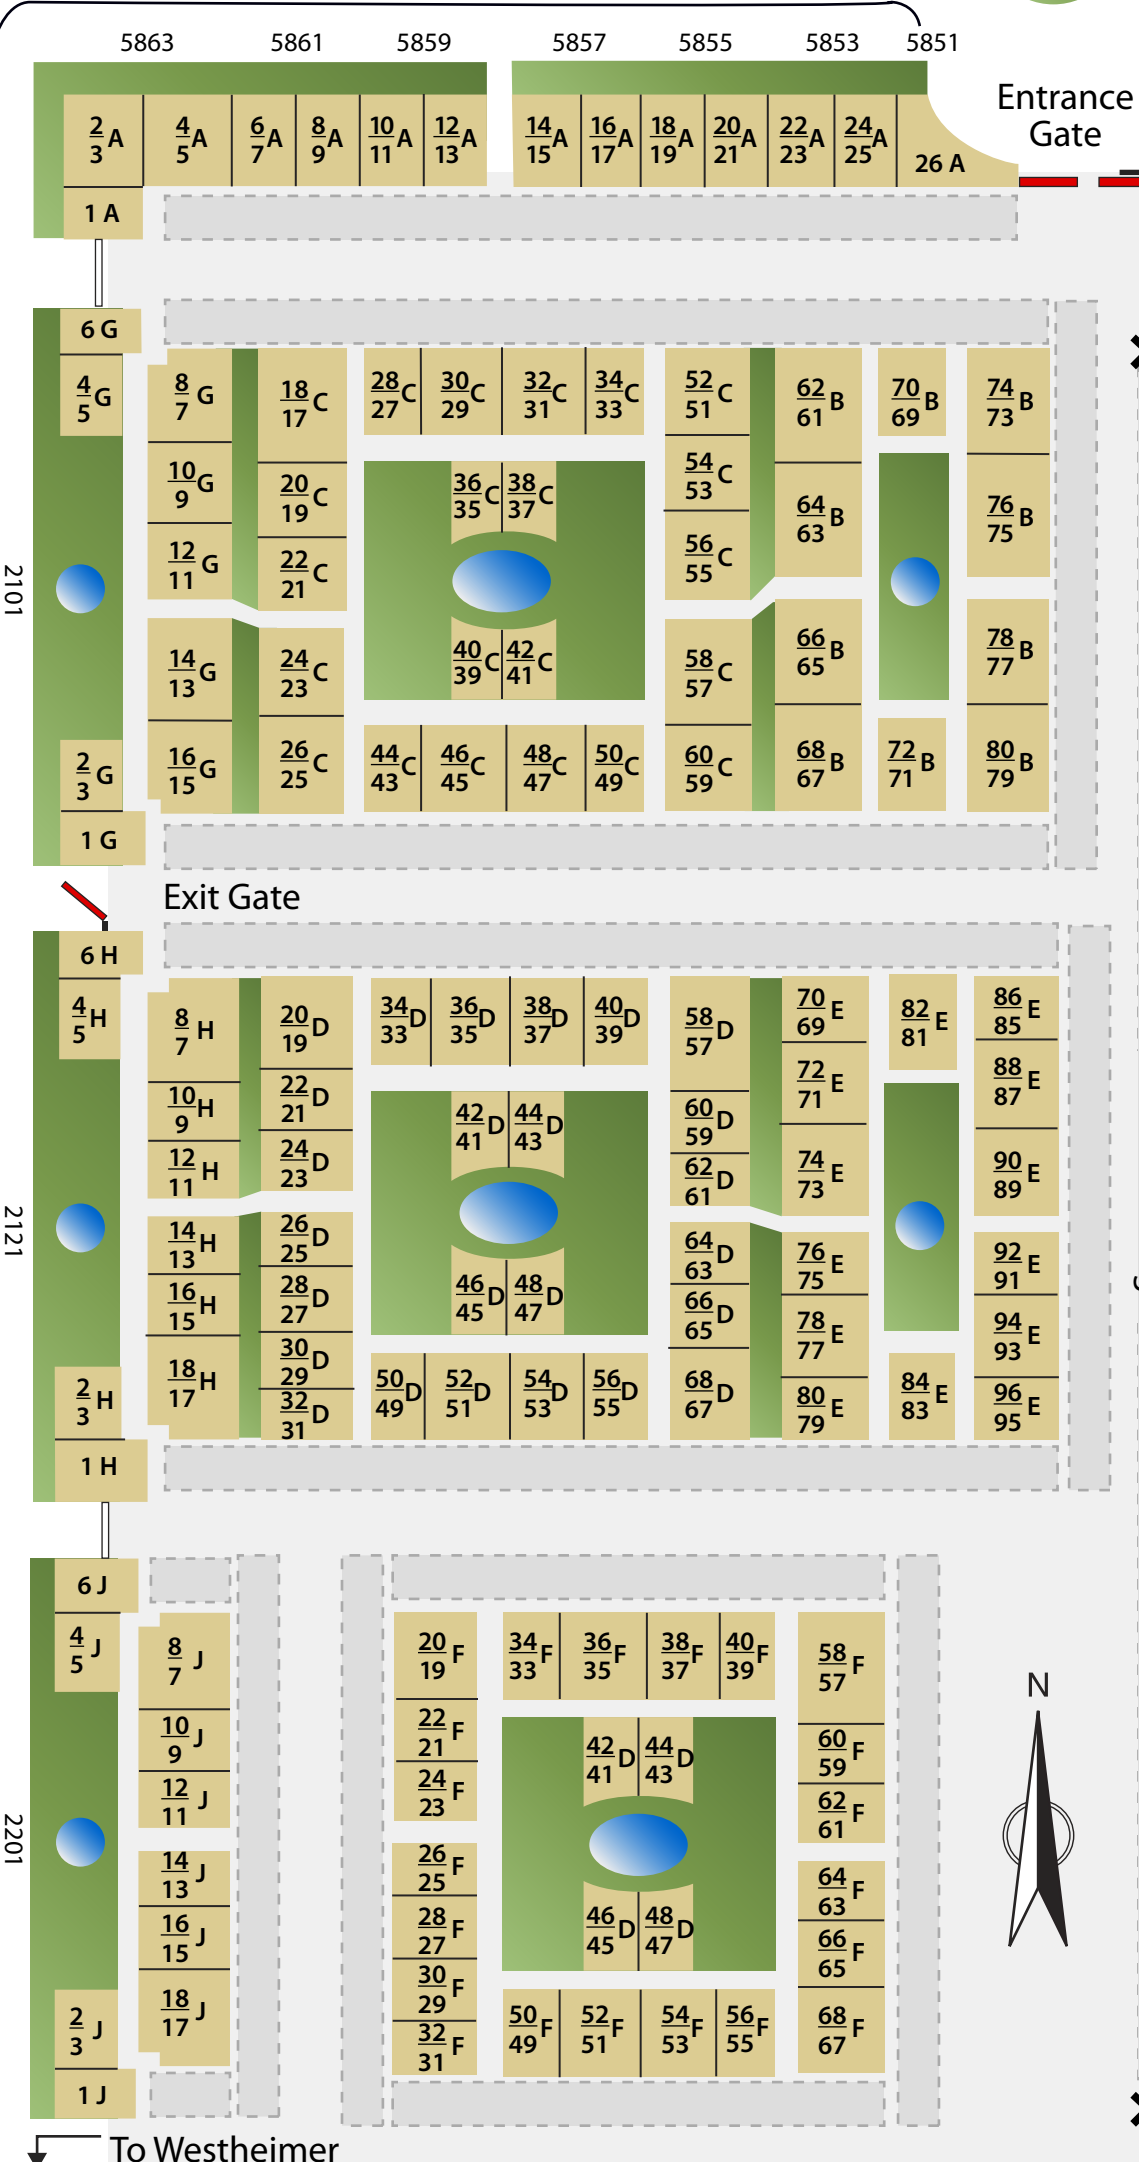

↑ To San Felipe

# Courtyards of 3 Fountains

Inwood Drive - DEAD END -

Fountain View Drive

Visitor Parking

↓ To Westheimer